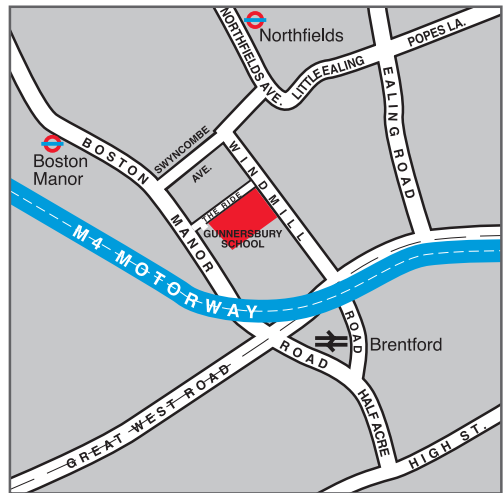

GUNNERSBURY CATHOLIC SCHOOL

The Ride, Boston Manor Road, Brentford, Middlesex TW8 9LB

www.gunnersbury.com

Open Days

WEDNESDAY 27 SEPTEMBER 2023

1.30pm – 3.00pm with Headteacher's address at 2.30pm

5.00pm – 7.30pm with Headteacher's address at 6.00pm and 6.45pm

GUNNERSBURY CATHOLIC SCHOOL

The Ride
Boston Manor Road
Brentford
Middlesex
TW8 9LB
Telephone: 020 8568 7281
email: admissions@gunnersbury.hounslow.sch.uk

PUBLIC TRANSPORT

BUS ROUTES:

E2, E3, E8, H91, 65, 267, 235, 237, 195

UNDERGROUND:

Piccadilly Line – Northfields or Boston Manor

SOUTH WEST TRAINS:

Brentford

"Students flourish in a supportive but challenging climate that encourages them to give of their best academically and personally"
(OFSTED)